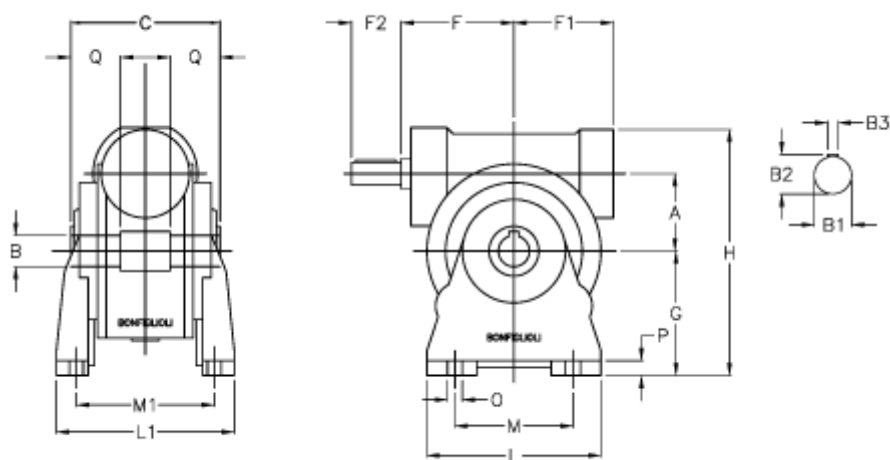

Article number: 3901049024200

Description: Worm gear with solid input shaft
VF 49A-24-HS

Measures

a	= 49.5	F1 = 63	P = 12
B	= 25	g = 82	Q = 22.5
B1 E7	= 16	H = 162	
B2	= 18.0	L = 110	
B3 H9	= 5	L1 = 124	
C	= 82	m = 63	
Description	= VF 49A-xx-63B5	M1 = 98.5	
F	= 65.0	O = 8.5	